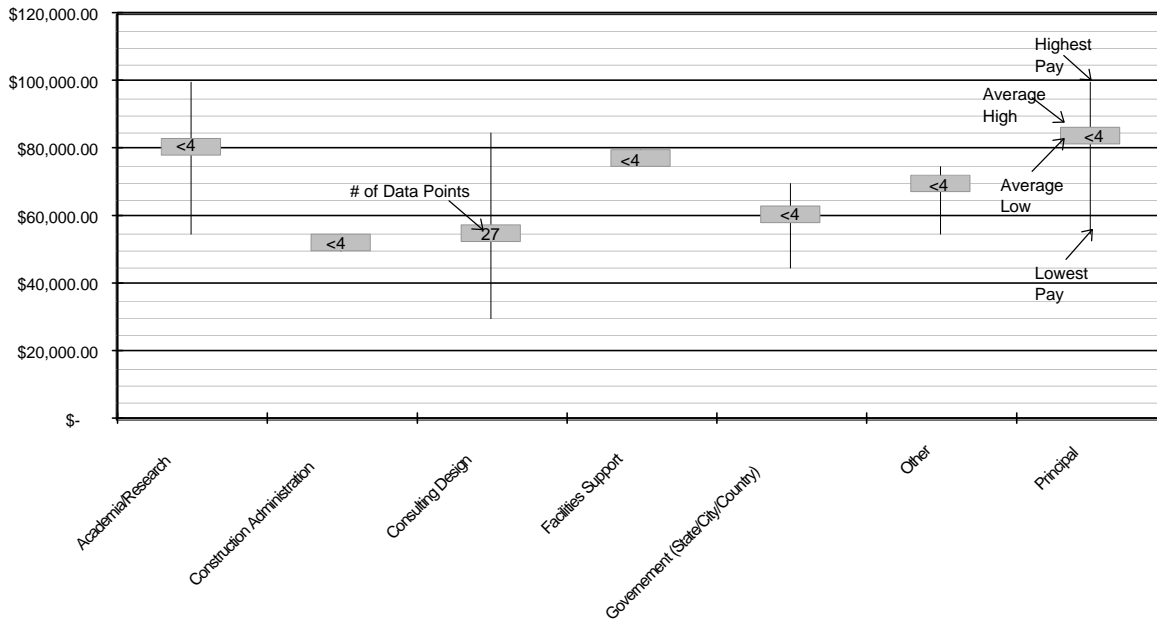

SEANM 2000 SALARY SURVEY

Job Occupation vs Salary

Engineer Grade/Level vs Salary

SEANM 2000 SALARY SURVEY

Years In Profession vs Annual Salary

Licensed Engineer vs Salary